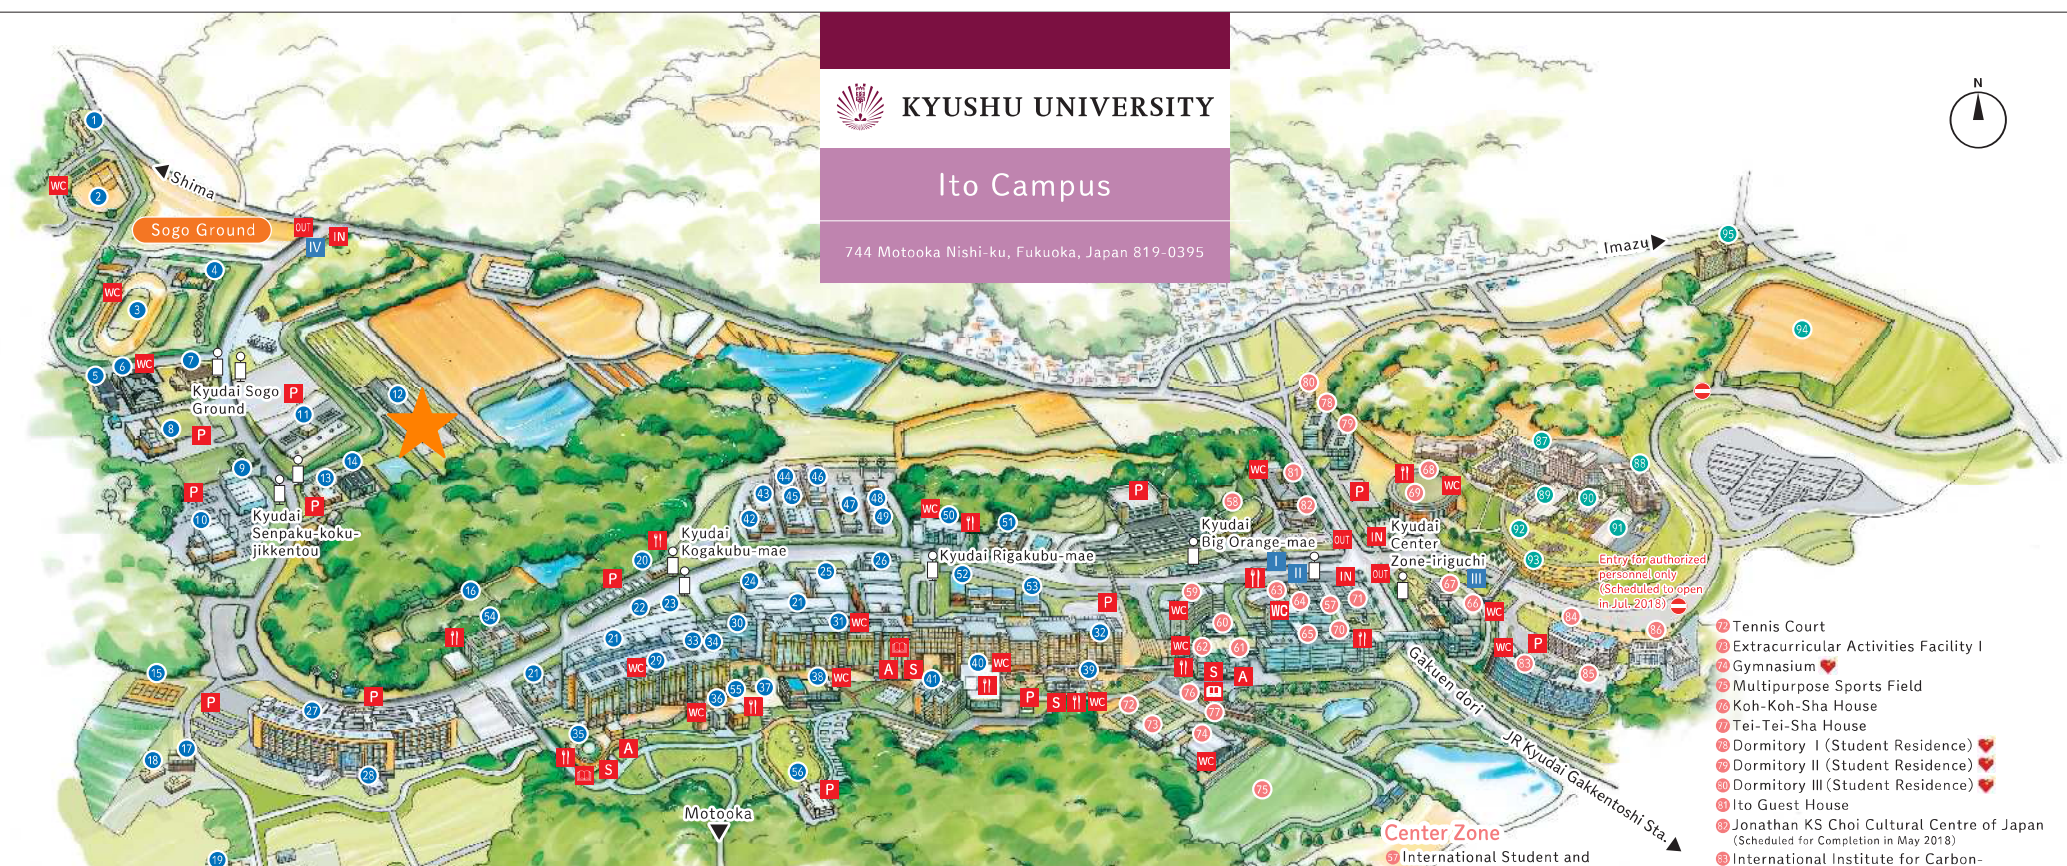

KYUSHU UNIVERSITY

Ito Campus

744 Motooka Nishi-ku, Fukuoka, Japan 819-0395

West Zone

- 1 Archery Range
- 2 Baseball Field
- 3 Multipurpose Sports Field
- 4 Japanese Archery Range
- 5 Training Center
- 6 Extracurricular Activities Facility II
- 7 Gymnasium
- 8 Center for Accelerator and Beam Applied Science (CE70)
- 9 Seakeeping and Maneuvering Basin / High Speed Circulating Water Channel (EN80)
- 10 Center for Advanced Aerospace Engineering (EN70)
- 11 Satellite Communications Laboratory (IE20)
- 12 Agri-Bio Research Laboratory (AG40)
- 13 Institute of Tropical Agriculture
- 14 Common Facility 3 (CF3)
- 15 Demonstration Facility for Future Energies (FE)
- 16 Tennis Court
- 17 Biodiversity Conservation Zone
- 18 Biotron Application Center (AG10)
- 19 Water Environment Engineering Laboratory Erosion Control Laboratory (AG11)
- 20 Laboratory for silkworm bioresources (AG22)
- 21 Academic Lantern

- 22 Engineering Department Experimental Facilities
- 23 Engineering Research Laboratory
- 24 Research Center for Steel (EN40)
- 25 Hydrogen Station
- 26 International Research Center for Hydrogen Energy (HY30)
- 27 Research Center for Hydrogen Industrial Use and Storage (HY10)
- 28 West Zone 5 (Scheduled to open in Oct. 2018)
- 29 Agri Dining - Restaurant and Shops (Scheduled to open in Oct. 2018)
- 30 West Zone 4 (2nd Floor / Career Guidance Office, Career Counseling Room)
- 31 West Zone 3
- 32 Counseling and Health Center, Ito Campus West Zone Annex
- 33 Center of Advanced Instrumental Analysis
- 34 West Zone 2
- 35 West Zone 1
- 36 International Education Support Center for Engineering
- 37 International Student and Researcher Support Center
- 38 Global Student Exchange Promotion Center
- 39 Big Dora - Restaurant and Shops
- 40 Lecture Hall West - Faculty of Engineering, E-café
- 41 QIAO - Rock Art
- 42 Open Learning Plaza
- 43 Big Leaf - Restaurant, Shop and Lecture Rooms
- 44 Ito Library (Will be renamed "Science and Technology Library" in Oct. 2018)

- 45 Information Infrastructure Initiative (Research Institute for Information Technology Cybersecurity Center)
- 46 Low Temperature Center (Ito Center) (CE60, 61)
- 47 Research Institute of Superconductor Science and Systems, Research Center for Magnetic-nanoparticle-based Biosensing Systems (CE50, 51)
- 48 Institute for Materials Chemistry and Engineering (CE41)
- 49 Research Institute of Environment for Sustainability (CE40)
- 50 Radioisotope Center (CE31)
- 51 Research Laboratory for High Voltage Electron Microscopy (The Ultramicroscopy Research Center) (CE20, 21)
- 52 Common Facility 1 (CF1)
- 53 International Center for Space Weather Science and Education (ICSWSE) (CE10)
- 54 INAMORI Center (INAMORI Frontier Research Center)
- 55 Energy Center
- 56 Student Activity Support Facility
- 57 Eco Center
- 58 Common Facility 2 (CF2)
- 59 CENTENNIAL GALLERY
- 60 Campus Common

Center Zone